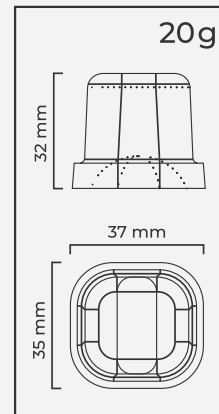

TERMS AND CONDITIONS

- Delivery of water filter must be sent with ice machine at the same time to the same location
  - Water filter kit model IMFS: commercial filter system for dirt / rust reduction, chlorine reduction, scale reduction complete with wall bracket and fittings, RRP $250.00+GST, Australian standard approved.
- Purchase orders must refer to promo code: **ICEMATIC** to receive the water filter free of charge
- Purchase orders must be placed, finalised and delivered during the duration of this special for the offer to apply.
- Purchases of storage bins, dispenser bins or transportation carts do not receive the free water filter
- Quotes that include the free water filter during this time period will not be honoured after this promo expires
- Offer begins Monday 27th January 2025 and ends as of close of business Friday 28th March 2025 or while stock lasts

SCOTS ICE AUSTRALIA

foodservice equipment

Official Australian importers and distributors of Icematic ice machines

1800 222 460
info@scotsice.com.au
www.scotsice.com.au

ICEMATIC